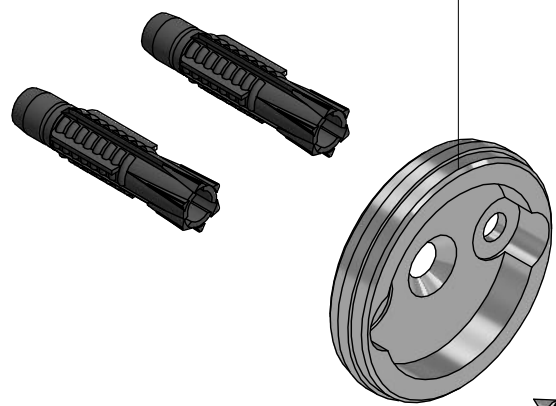

Ra-619
 Cepillera
 Brush Holder

Ra-652
 Ancla para Accesorios
 Accessories Wall Bracket

Ra-618
 Empaque Cepillera Jabonera
 Gasket Brush-Soap Dish

Ra-633
 Arillo Solera p/Jabonera y Cepillera
 Ring Steel for Soap Dish and Brush

Ra-637
 Tornillo Allen 8-32 x 5/16"
 8-32 x 5/16" Allen Screw

Ra-648
 Opresor Allen 10-24 UNC 2AX5/16"
 10-24 UNC 2AX5/16" Set Screw

Rv-456
 Llave Allen 3/32"
 3/32" Allen Wrench

Sa-223
 Juego de Taquetes #7 y Pija 10-16 x 1-1/2"
 #7 Setting Kit and 10-16 x 1-1/2" Screw